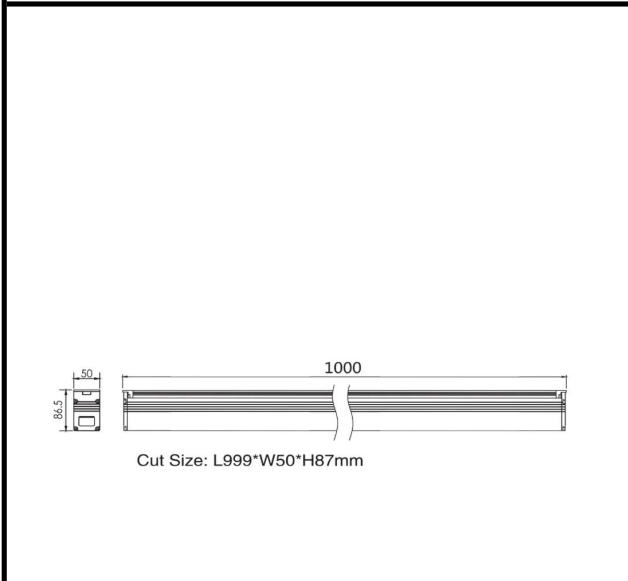

Sovitron Interior Pvt.Ltd.

Model Name	UNITY-2308 / DL-OSL-2308A-9(0.5M)
Description	linear Inground light

Technical description	Image
-----------------------	-------

Dimension	L=1000mm Cutout W=50mm H=87mm
Frame	Aluminum
Color Tempertaure	5700K
Power	11W
Total Luminous Flux	715 lm
Efficacy	65 lm/W
IP rating	67
Color Rendering	≥80
Mounting	Buried
Beam angle	, 12.5, 20, 30, 45, 60, 15X30, 10X60 Degree (Tilted 10 degrees: 15,30,45,20x35)
Optics	Tempered glass
Dimming	NON-Dimmable
Operating Voltage	220-240 VAC
Standard Lifetime	L70 minimum at 50,000 burning hours

Dimension diagram

Remarks:-